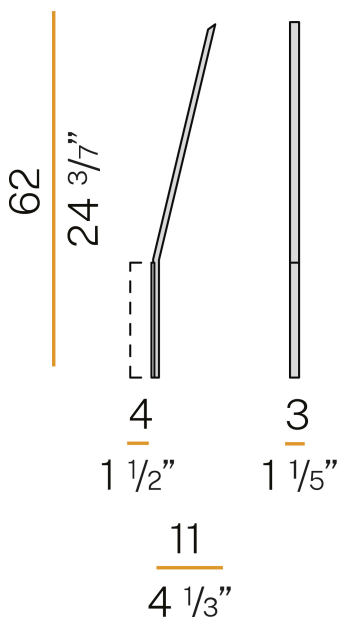

PANZERI

Ypsilon

220-240V AC ON-OFF
X07219.000.0401

mat brass

Data sheet

CODE	X07219.000.0401
SYSTEM POWER CONSUMPTION	13W
EFFICACY	80.46lm/W
LIGHT SOURCE	LED
COLOUR TEMPERATURE	3000K Ra>90
LIGHT DISTRIBUTION	diffused
POWER SUPPLY	220-240V AC
FREQUENCY	50/60Hz
ELECTRICAL CONFIGURATION	ON-OFF
DRIVER	integrated included
NOMINAL LUMINOUS FLUX	1366lm
LUMEN OUTPUT	1046lm
EFFICIENCY	76.6%
WEIGHT	0,98 Kg
PROTECTION DEGREE	IP20
COLOUR TOLLERANCES	SDCM 3
PACKING DIMENSIONS (CM)	10,0 x 84,5 x 7,0

Technical drawing